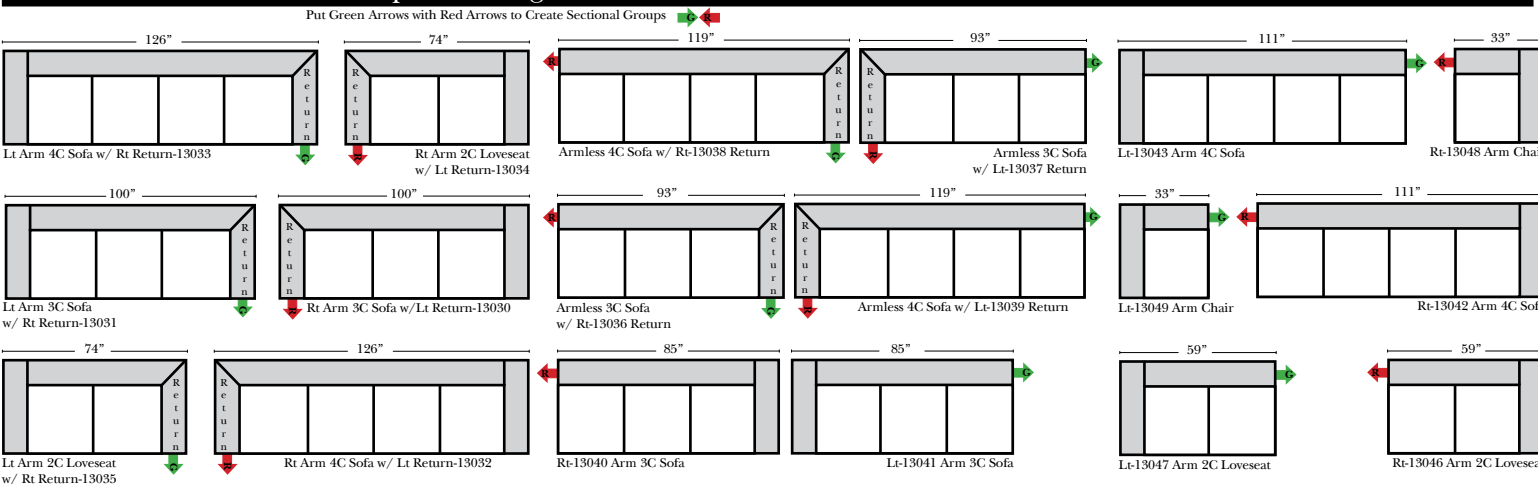

Options: (Additional Charges Apply)

- Down Seats & Down Backs
- Upholstered Swivel Base(2 arm Chair Only)

Sleeper Options: (Additional Charges Apply)

- Queen Sleeper available w/Standard Mattress
- Twin Sleeper available w/Standard Mattress
- 5" Memory Foam Mattress: Queen / Twin
- Air Dream Coil Mattress: Queen Only - (No Twin)
- Hideaway Air Mattress: Queen Only (Shipped in a Separate Box)

L-Shape / 90 Degree Sectional

(All 4 seat items ship as one piece if stationary, two pieces if motion installed)

Note:

All Dimensions are approximate, if accuracy is crucial, please contact us for validation of the dimensions shown. However, a 1" to 2" variance can still apply due to foam and upholstery.