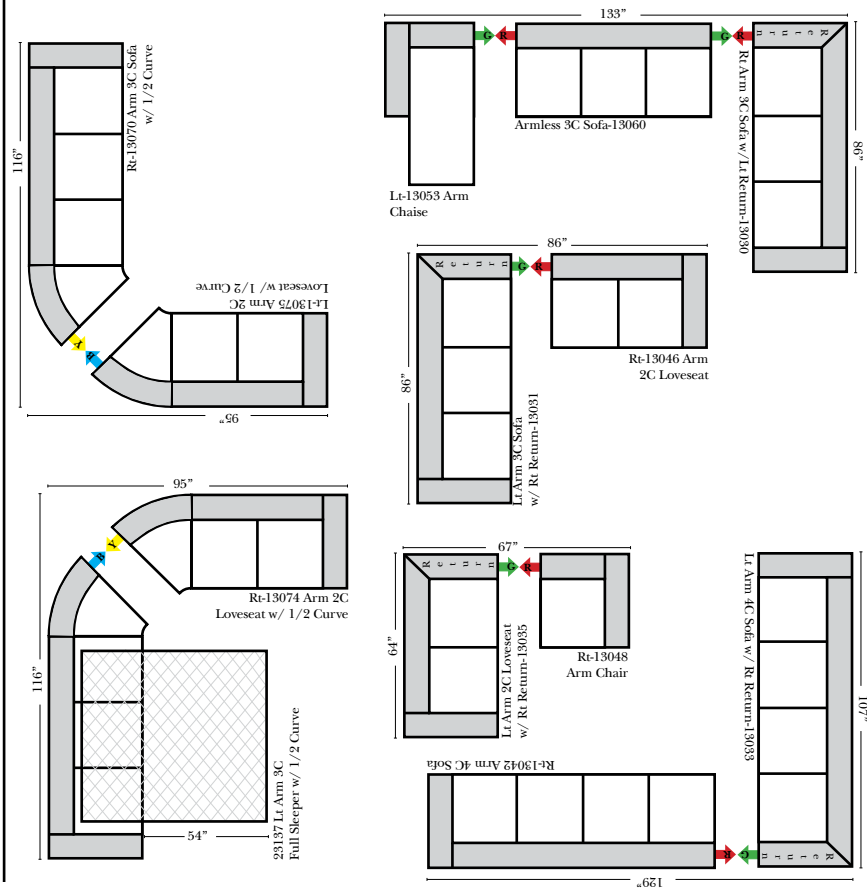

Suggested Configurations

v.05.10.18

The Suggested Configurations below are only a sample of what the imagination can create, please enjoy creating the configuration that fits your lifestyle, using the ideas below and from the items on the opposite page.