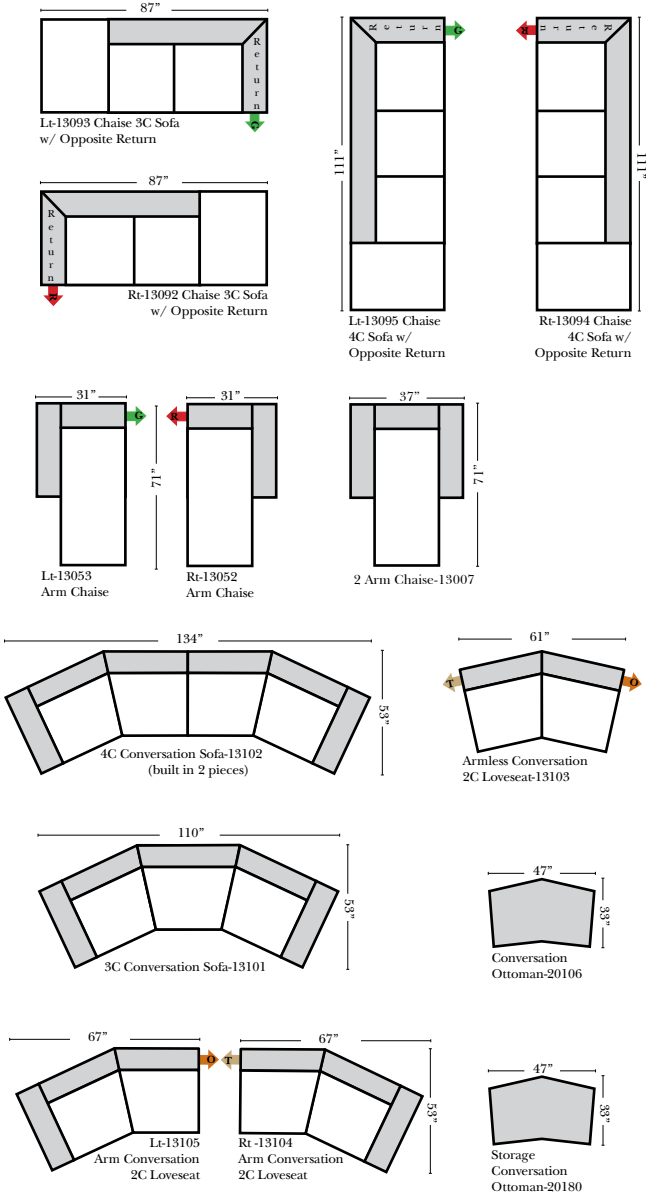

Bumper / Return Chaise & Conversation Sofas

Put Green Arrows with Red Arrows to Create Sectional Groups
Put Orange Arrows with Tan Arrows to Create Sectional Groups