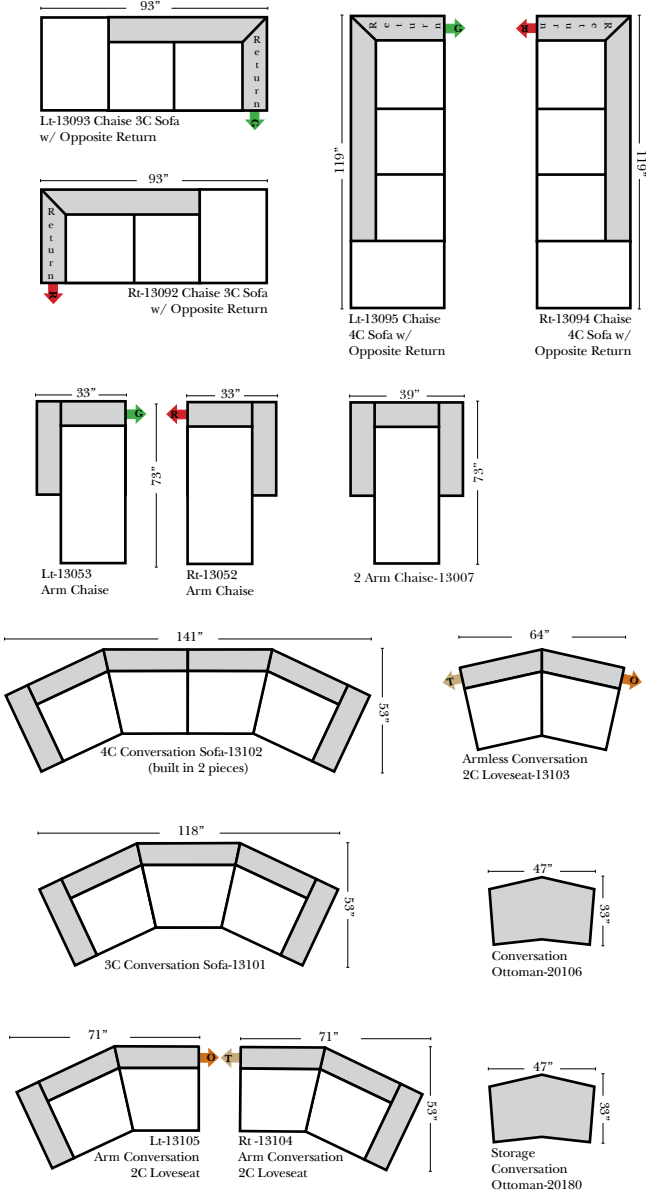

Bumper / Return Chaise & Conversation Sofas

Put Green Arrows with Red Arrows to Create Sectional Groups
Put Orange Arrows with Tan Arrows to Create Sectional Groups