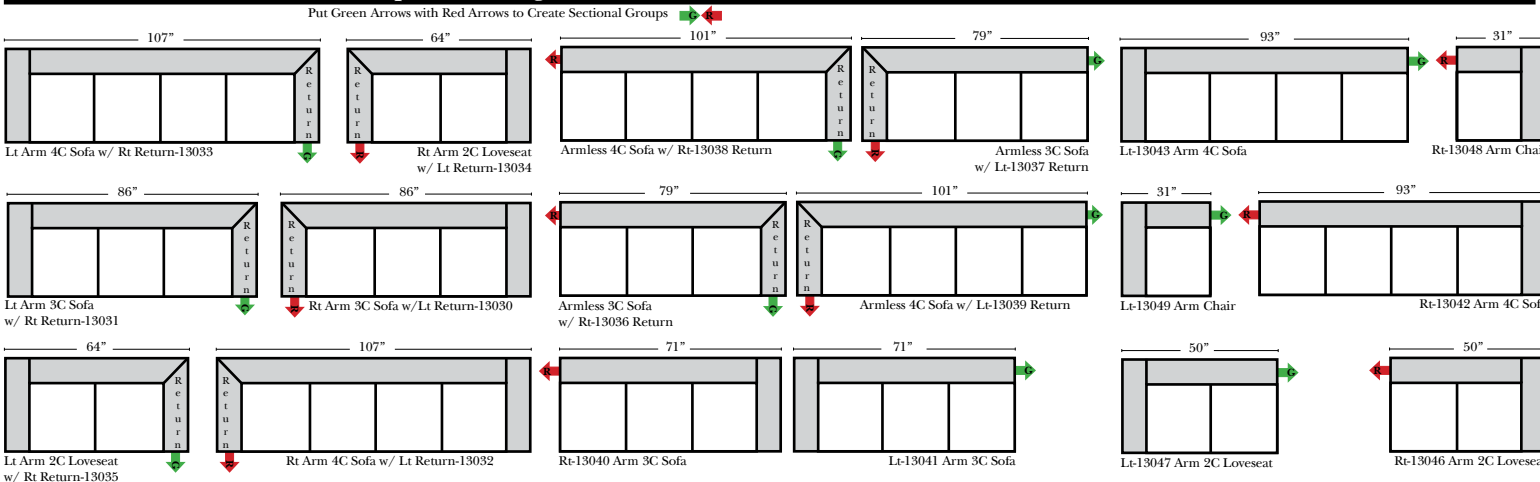

- Down Seats & Down Backs
- Upholstered Swivel Base(2 arm Chair Only)

Sleeper Options: (Additional Charges Apply)

- Full Sleeper available w/Standard Mattress
- 5" Memory Foam Mattress: Full
- Air Dream Coil Mattress: Full Only

L-Shape / 90 Degree Sectional

(All 4 seat items ship as one piece if stationary, two pieces if motion installed)

Note:

All Dimensions are approximate, if accuracy is crucial, please contact us for validation of the dimensions shown. However, a 1" to 2" variance can still apply due to foam and upholstery.