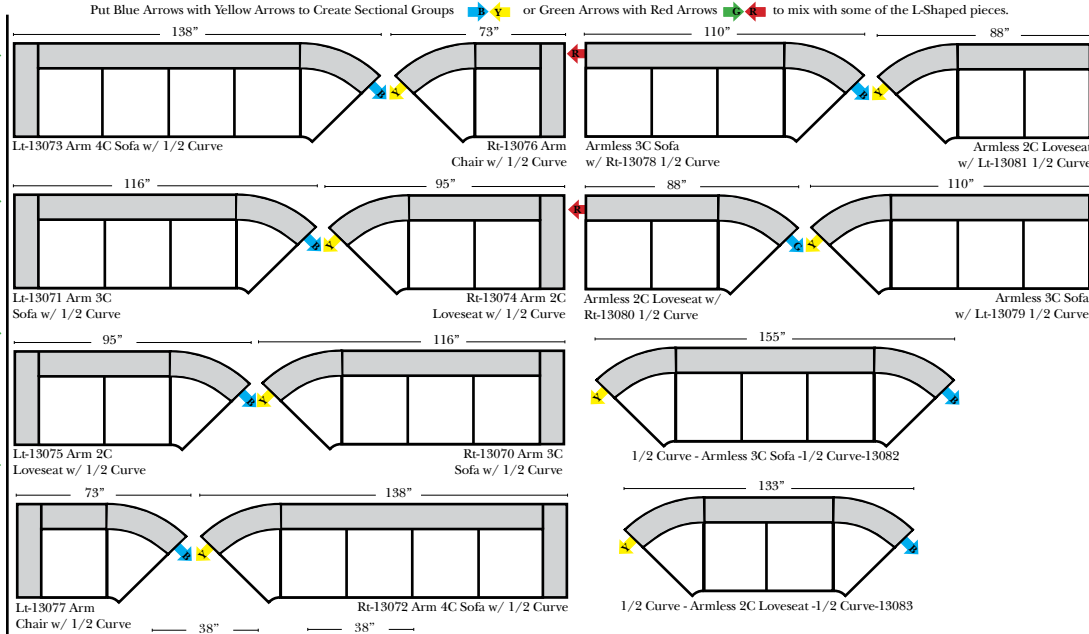

Standard / Ottomans / Armless

2-Piece Curve Sectional

Standard & Options

Standard:

- Available in Full & Top Grain Leathers
- Available in Luxury Fabrics
- All Hardwood Frames
- Chrome Leg

Options: (No Additional Charge)

L-Shape / 90 Degree Sectional

(All 4 seat items ship as one piece if stationary, two pieces if motion installed)

Note:

All Dimensions are approximate, if accuracy is crucial, please contact us for validation of the dimensions shown. However, a 1" to 2" variance can still apply due to foam and upholstery.