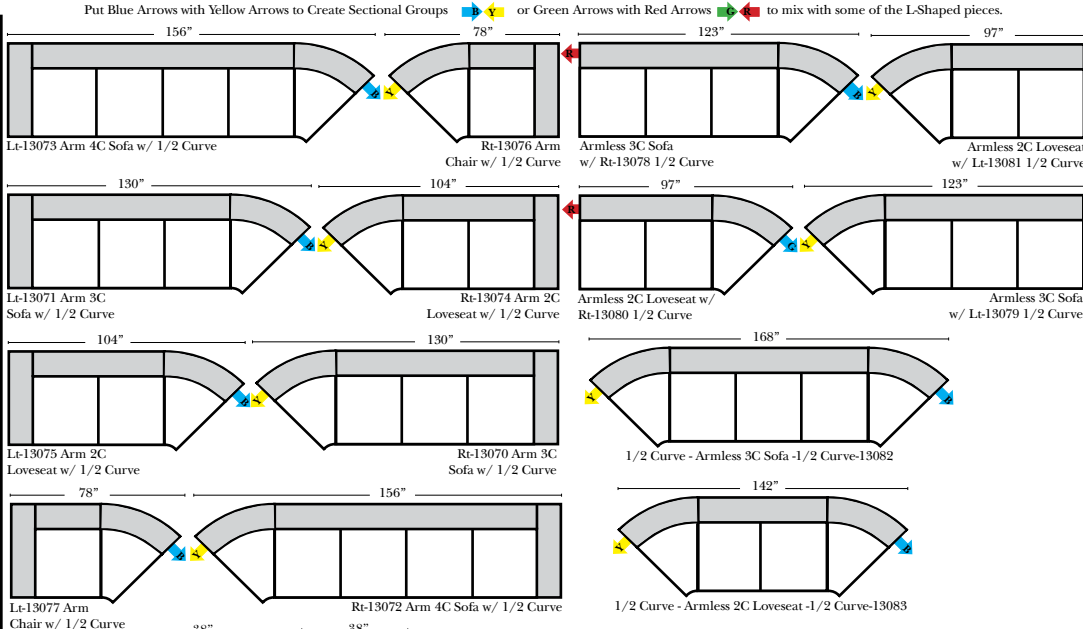

L-Shape / 90 Degree Sectional

(All 4 seat items ship as one piece if stationary, two pieces if motion installed)

Note:

All Dimensions are approximate, if accuracy is crucial, please contact us for validation of the dimensions shown. However, a 1" to 2" variance can still apply due to foam and upholstery.

Suggested Configurations

v.05.10.18

The Suggested Configurations below are only a sample of what the imagination can create, please enjoy creating the configuration that fits your lifestyle, using the ideas below and from the items on the opposite page.

Sleepers (Cont.)

Standard / Ottomans / Armless

2-Piece Curve Sectional

Standard & Options

Standard:

- Available in Full & Top Grain Leathers
- Available in Luxury Fabrics
- All Hardwood Frames
- Chrome Leg