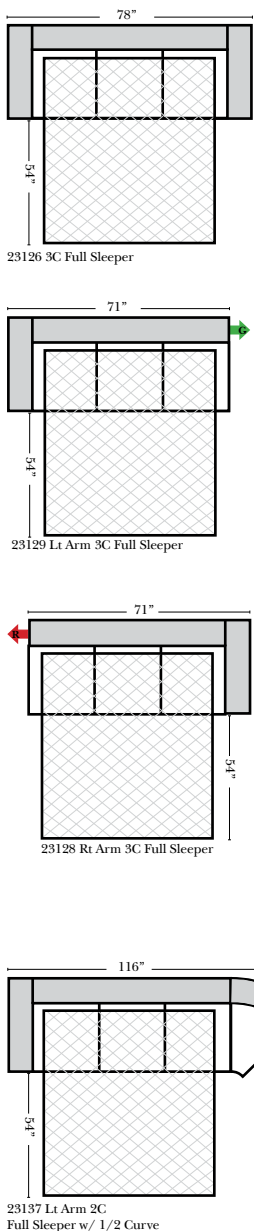

Sleepers

Put Green Arrows with Red Arrows to Create Sectional Groups
Put Blue Arrows with Yellow Arrows to Create Sectional Groups