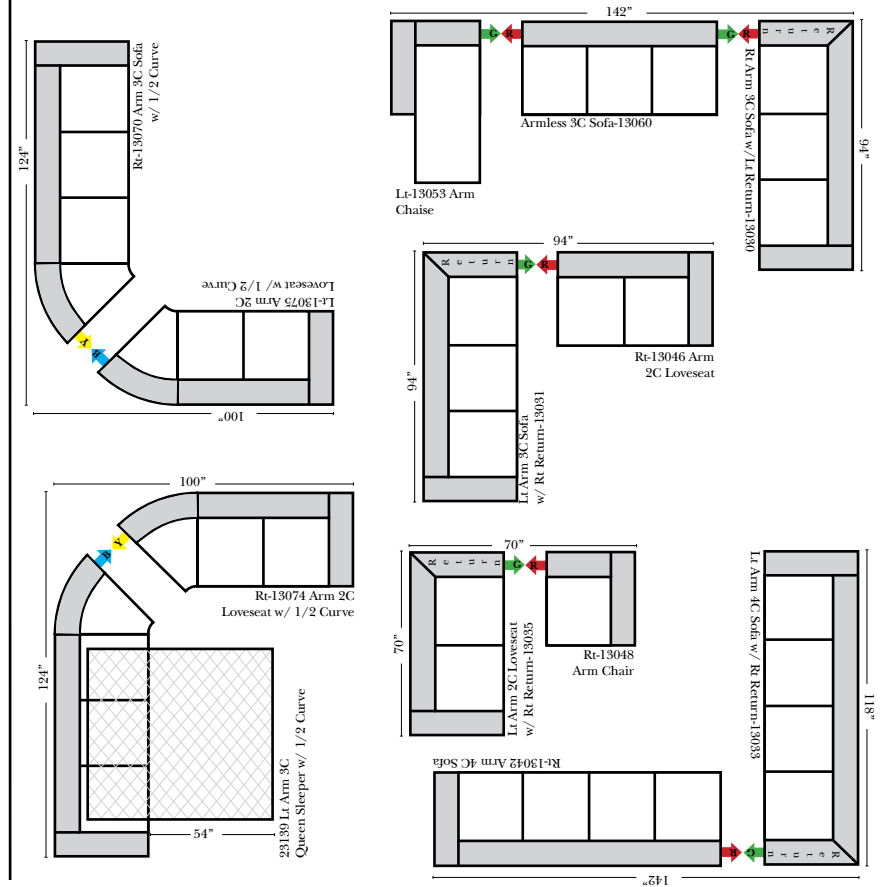

Suggested Configurations

v.05.10.18

The Suggested Configurations below are only a sample of what the imagination can create, please enjoy creating the configuration that fits your lifestyle, using the ideas below and from the items on the opposite page.