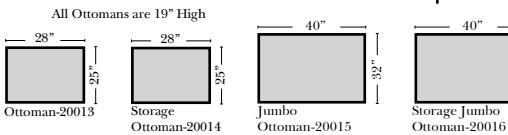

Standard / Ottomans / Armless