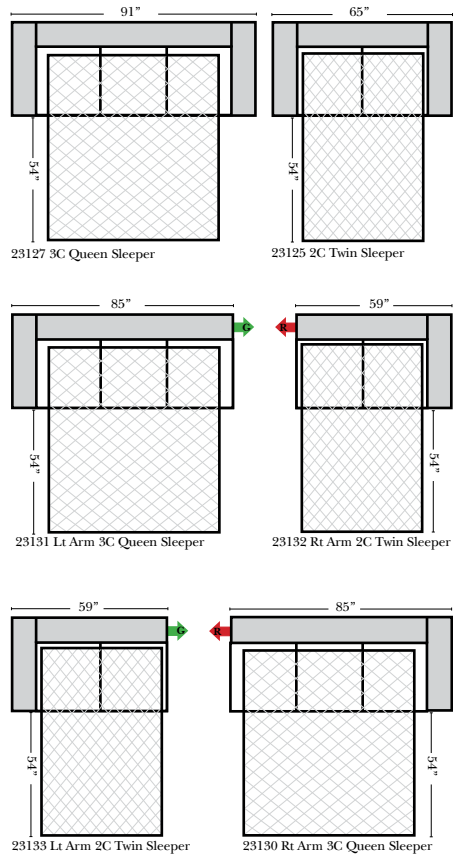

Sleepers

Put Green Arrows with Red Arrows to Create Sectional Groups
Put Blue Arrows with Yellow Arrows to Create Sectional Groups