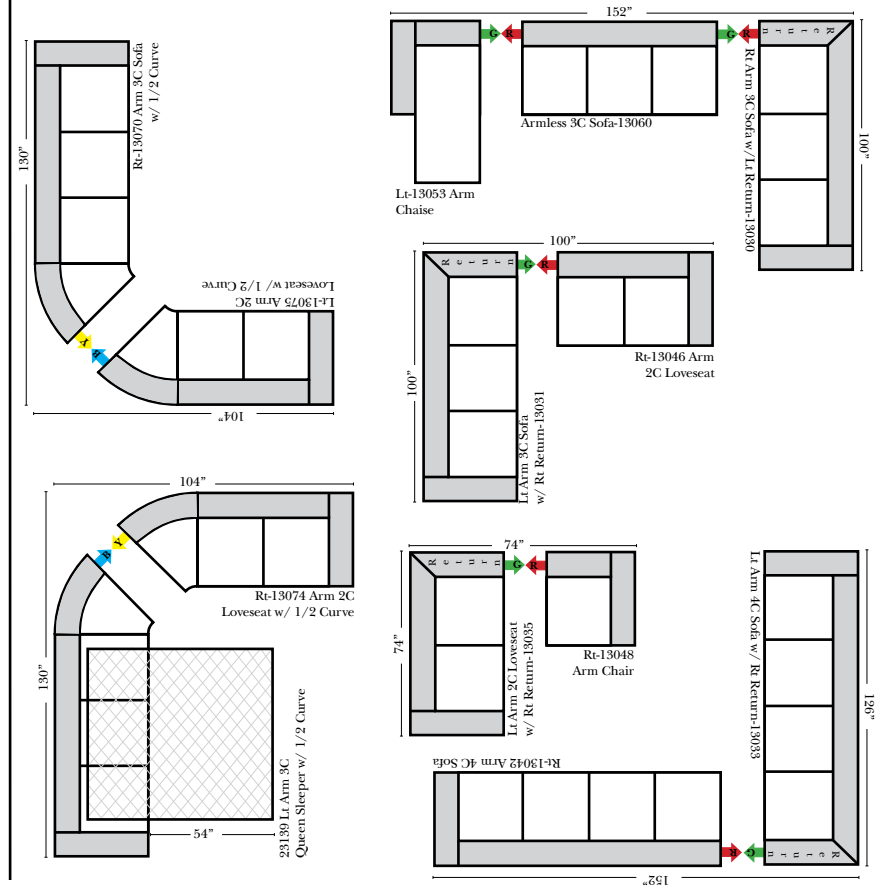

Suggested Configurations

v.05.10.18

The Suggested Configurations below are only a sample of what the imagination can create, please enjoy creating the configuration that fits your lifestyle, using the ideas below and from the items on the opposite page.