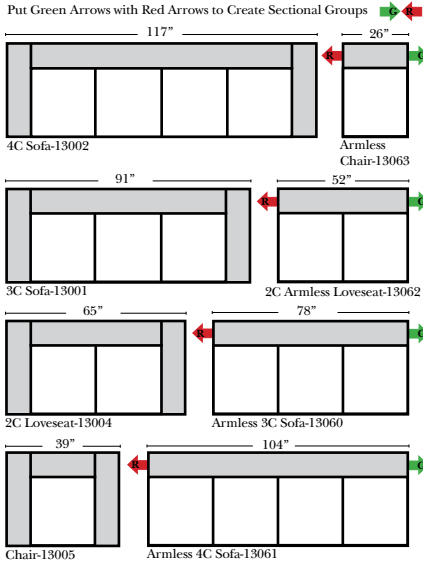

Standard / Ottomans / Armless