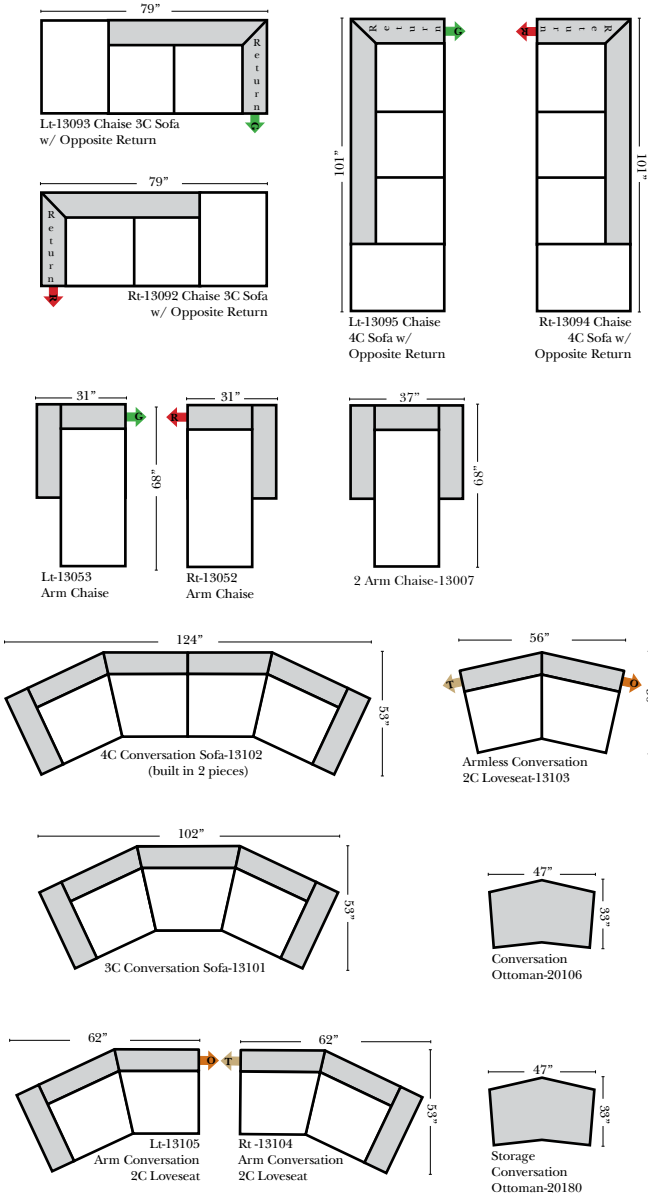

Bumper / Return Chaise & Conversation Sofas

Put Green Arrows with Red Arrows to Create Sectional Groups
Put Orange Arrows with Tan Arrows to Create Sectional Groups