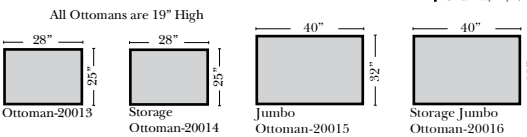

Standard / Ottomans / Armless