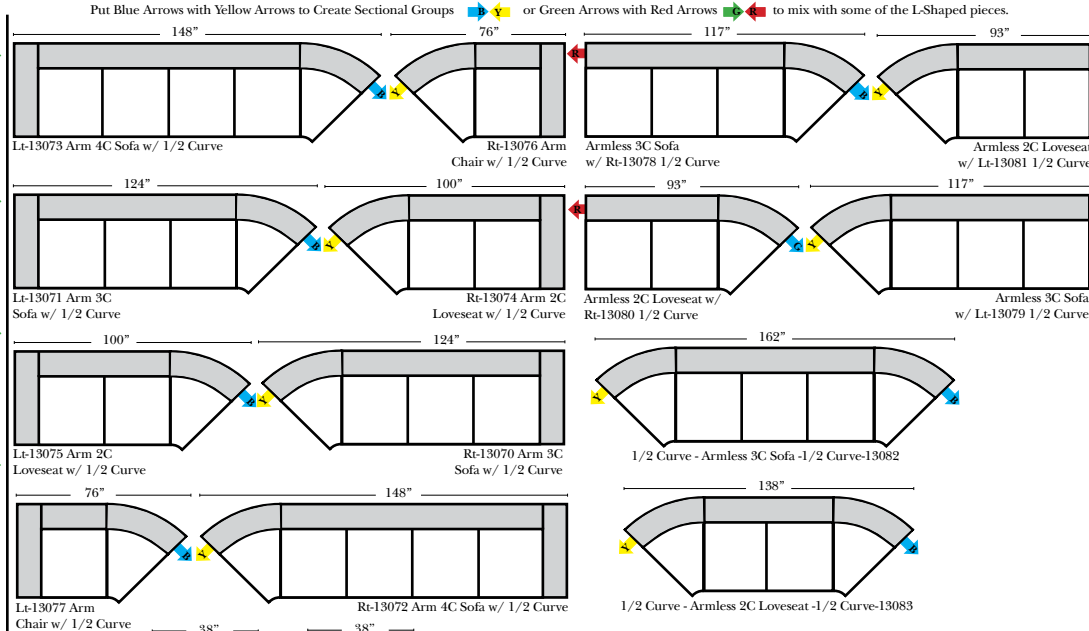

L-Shape / 90 Degree Sectional

(All 4 seat items ship as one piece if stationary, two pieces if motion installed)

Note:

All Dimensions are approximate, if accuracy is crucial, please contact us for validation of the dimensions shown. However, a 1" to 2" variance can still apply due to foam and upholstery.

Suggested Configurations

v.05.10.18

The Suggested Configurations below are only a sample of what the imagination can create, please enjoy creating the configuration that fits your lifestyle, using the ideas below and from the items on the opposite page.

Sleepers (Cont.)

Standard / Ottomans / Armless

2-Piece Curve Sectional

Standard & Options

Standard:

- Available in Full & Top Grain Leathers
- Available in Luxury Fabrics
- All Hardwood Frames
- Chrome Leg