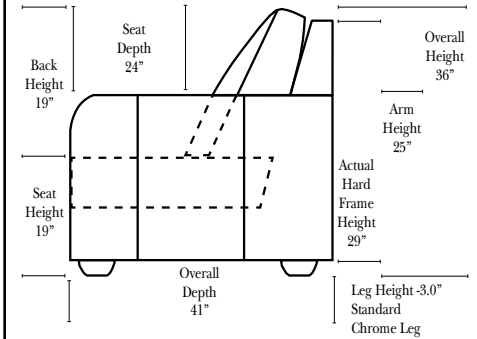

2-Piece Curve Sectional

Standard & Options

Standard:

- Available in Full & Top Grain Leathers
- Available in Luxury Fabrics
- All Hardwood Frames
- Chrome Leg

Options: (No Additional Charge)

- No. 33 Firm Foam
- Wood Leg Finish (Available in Cherry, Chocolate, Espresso, Honey Oak, & Shadow)
- Arm Pillows (will be included, ONLY when a style is ordered with fabric seat AND back cushions)

Options: (Additional Charges Apply)

- Down Seats & Down Backs
- Upholstered Swivel Base(2 arm Chair Only)

Sleeper Options: (Additional Charges Apply)

- Queen Sleeper available w/Standard Mattress
- Twin Sleeper available w/Standard Mattress
- 5" Memory Foam Mattress: Queen / Twin
- Air Dream Coil Mattress: Queen Only - (No Twin)
- Hideaway Air Mattress: Queen Only (Shipped in a Separate Box)